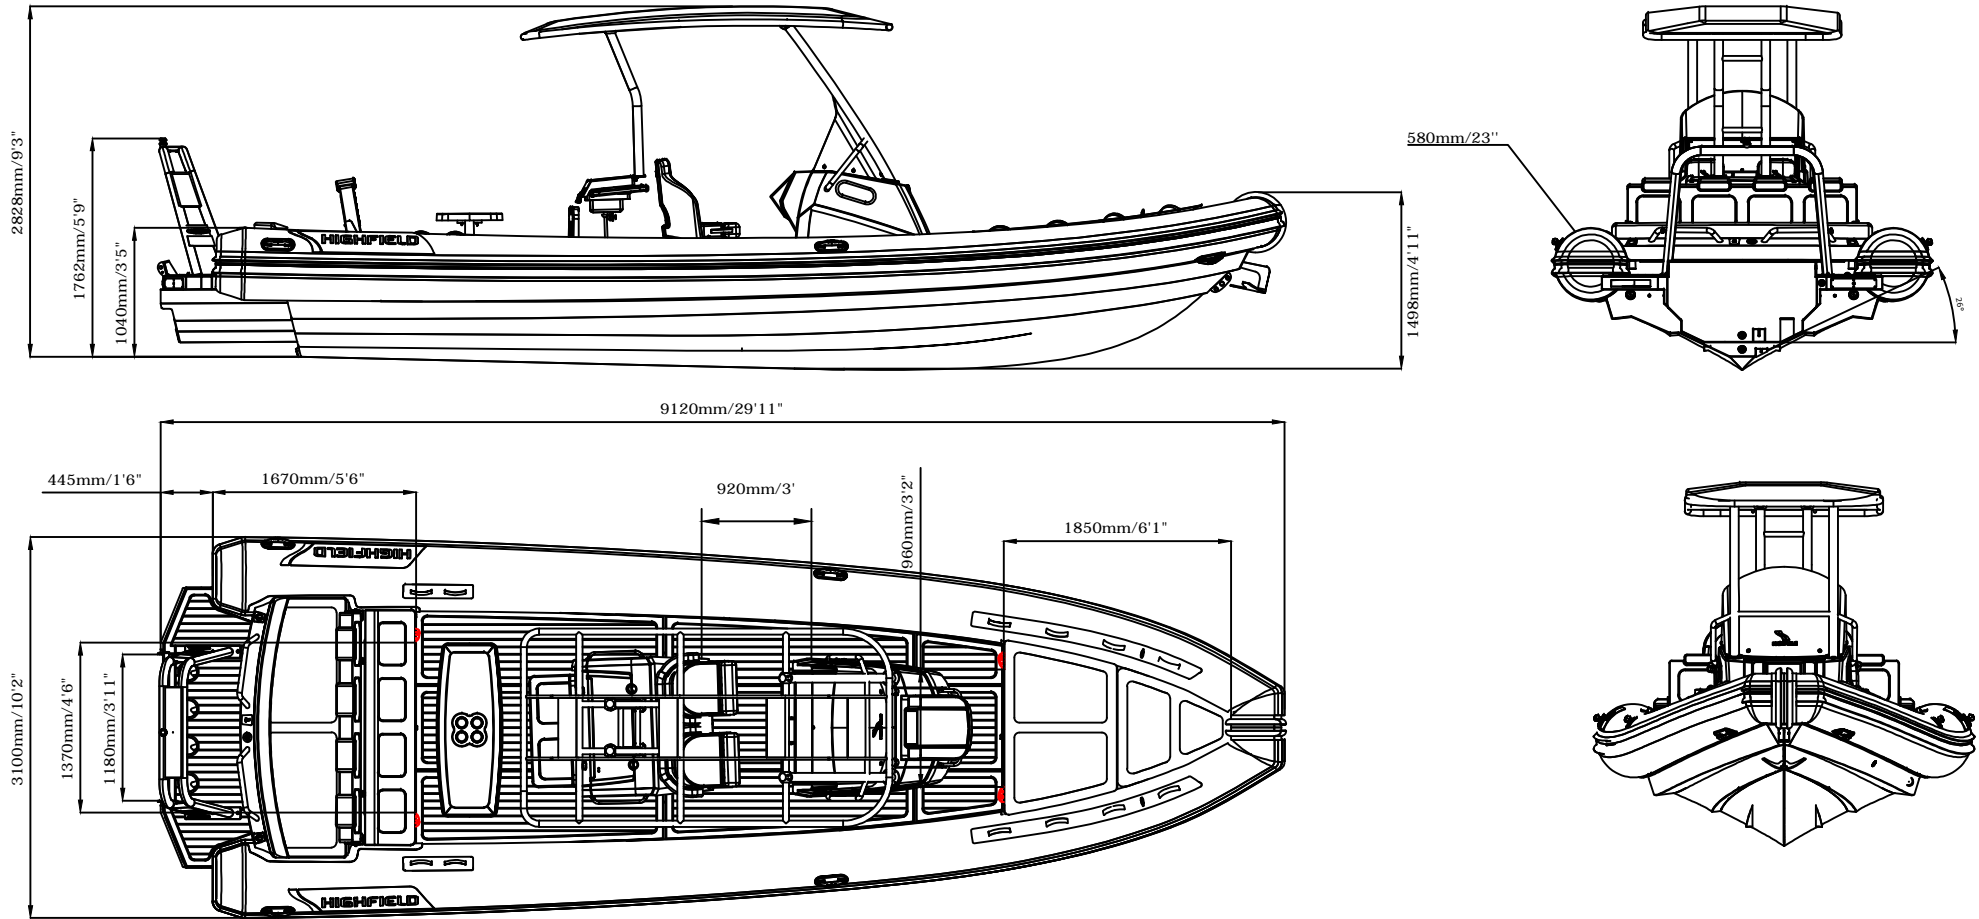

SPORT 900

SPECIFICATIONS

SPECIFICATIONS AND MAXIMUM CAPACITIES (Subject to change without notice. Tolerances: Dimensions ±2.5% Weight ±5%)

MODEL	ISO 6185 PART	ISO 6185	Person		#	Person		Shaft	Outboard Engine				Shower kit		Rollbar		Tow post		Fuel tank Capacity		Wet Weight (Approximate) 425HP (317.05KW) + Fuel		AIR CHAMBERS	Air Chambers			
			KG	LB		KG	LB		Max power	Max weight	KG	LB	KG	LB	KG	LB	KG	LB	L	GAL	KG	LB		PSI	BAR		
									KW	HP	KG	LB															
PATROL 860	4	B	1593	3512	15	1125	2480	UL	317.05	425	432	952	1780	3924	/	/	26	57	/	/	430	94	2520	5555	6	3.63	0.25

Boat weight includes: console ,seat