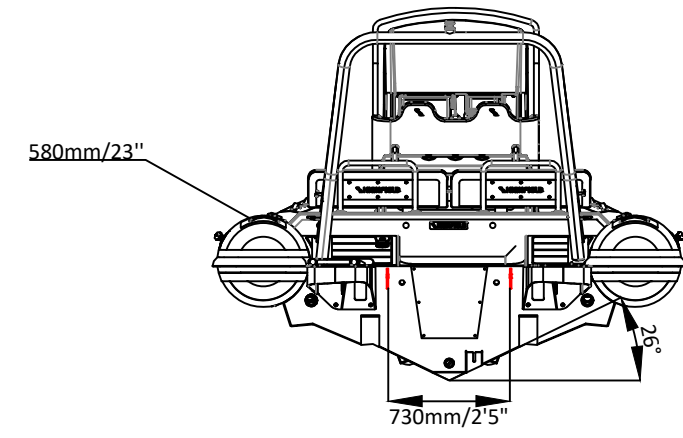

2023 SPORT 760

SPECIFICATIONS

SPECIFICATIONS AND MAXIMUM CAPACITIES (Subject to change without notice. Tolerances: dimensions ±2.5%, weights ±5%)

MODEL	ISO 6185 PART	ISO 6185	Crew		#	Weight		Shaft	Outboard Engine		Shower kit		Rollbar		Platform		Fuel tank Capacity		Wet Weight (Approximate) 150HP (111.9KW) +Fuel		AIR CHAMBERS	Pressure					
			KG	LB		KG	LB		KG	LB	KG	LB	KG	LB	L	GAL	KG	LB	PSI	BAR							
			Max power KW	Max weight HP		KG	LB		KG	LB	KG	LB	KG	LB	KG	LB	KG	LB	PSI	BAR							
SP760	3	C	1430	3153	16	900	1984	XL	223.8	300	312.5	689	1083	2388	14.4	31.7	24	53	25.2	55.6	285	75	1602	3532	6	3.63	0.25

Boat weight includes: console, seat, sundeck