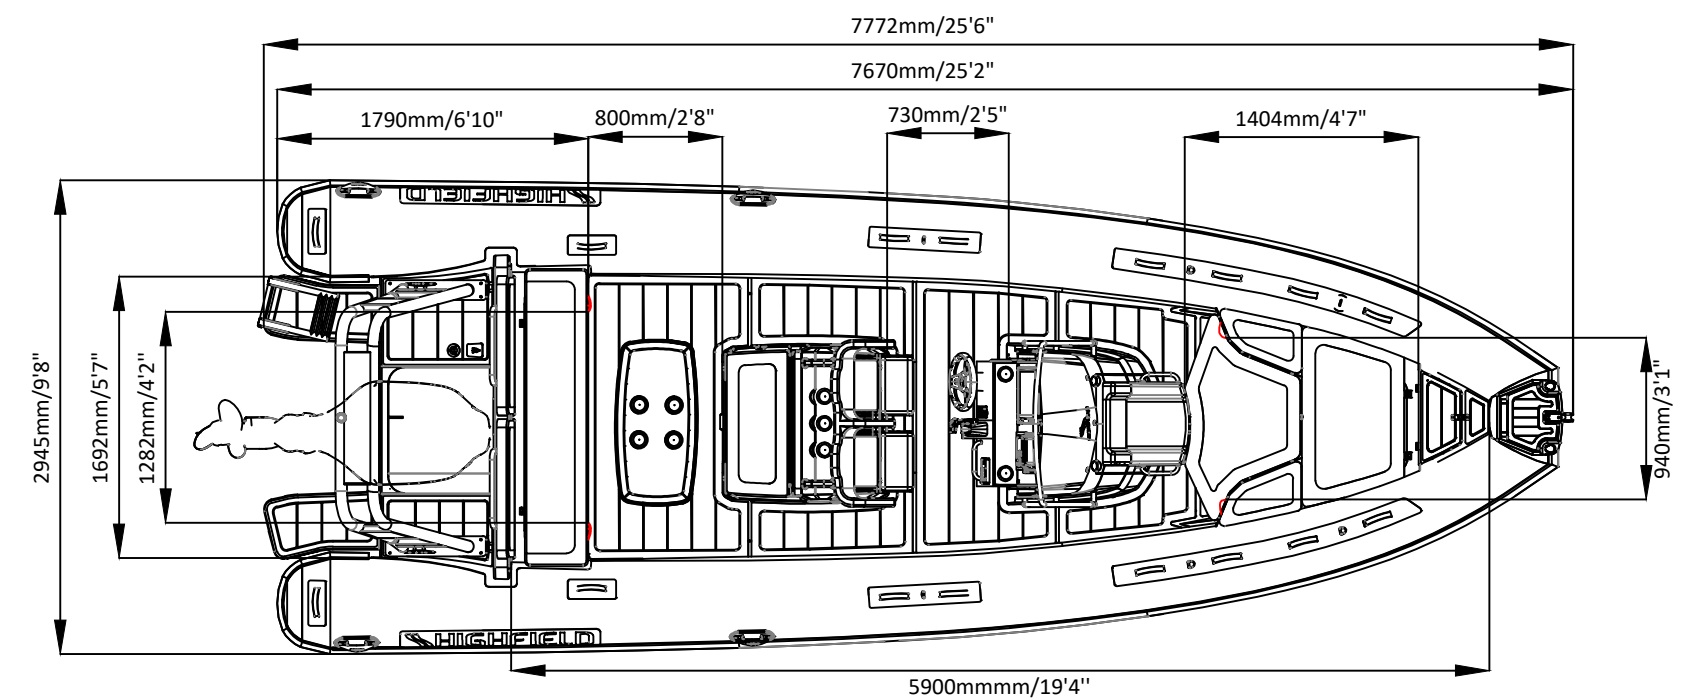

2023 SPORT 760

SPECIFICATIONS

SPECIFICATIONS AND MAXIMUM CAPACITIES (Subject to change without notice. Tolerances: dimensions ±2.5%, weights ±5%)

MODEL	ISO 6185 PART	ISO 6185	Crew		#	Weight		Shaft	Outboard Engine		Shower kit		Rollbar		Platform		Fuel tank Capacity		Wet Weight (Approximate) 150HP (111.9KW) +Fuel		AIR CHAMBERS	Pressure					
			KG	LB		KG	LB		KG	LB	KG	LB	KG	LB	L	GAL	KG	LB	PSI	BAR							
			Max power KW	Max weight HP		KG	LB		KG	LB	KG	LB	KG	LB	KG	LB	KG	LB	PSI	BAR							
SP760	3	C	1430	3153	16	900	1984	XL	223.8	300	312.5	689	1083	2388	14.4	31.7	24	53	25.2	55.6	285	75	1602	3532	6	3.63	0.25

Boat weight includes: console, seat, sundeck