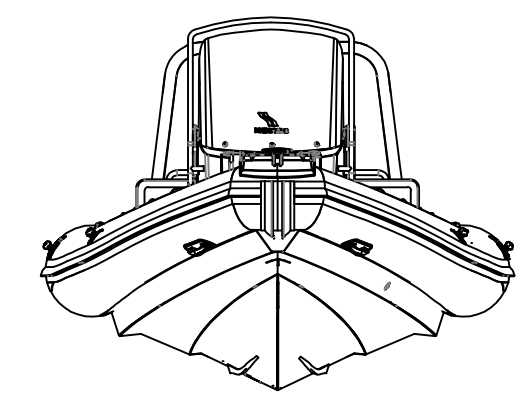

2023 SPORT 760

SPECIFICATIONS

SPECIFICATIONS AND MAXIMUM CAPACITIES (Subject to change without notice. Tolerances: dimensions ±2.5%, weights ±5%)

MODEL	ISO 6185 PART	ISO 6185	Crew		#	Weight		Shaft	Outboard Engine		Shower kit		Rollbar		Platform		Fuel tank Capacity		Wet Weight (Approximate) 150HP (111.9KW) +Fuel		AIR CHAMBERS	Pressure					
			KG	LB		KG	LB		KG	LB	KG	LB	KG	LB	L	GAL	KG	LB	PSI	BAR							
			Max power KW	Max weight HP		KG	LB		KG	LB	KG	LB	KG	LB	KG	LB	KG	LB	PSI	BAR							
SP760	3	C	1430	3153	16	900	1984	XL	223.8	300	312.5	689	1083	2388	14.4	31.7	24	53	25.2	55.6	285	75	1602	3532	6	3.63	0.25

Boat weight includes: console, seat, sundeck