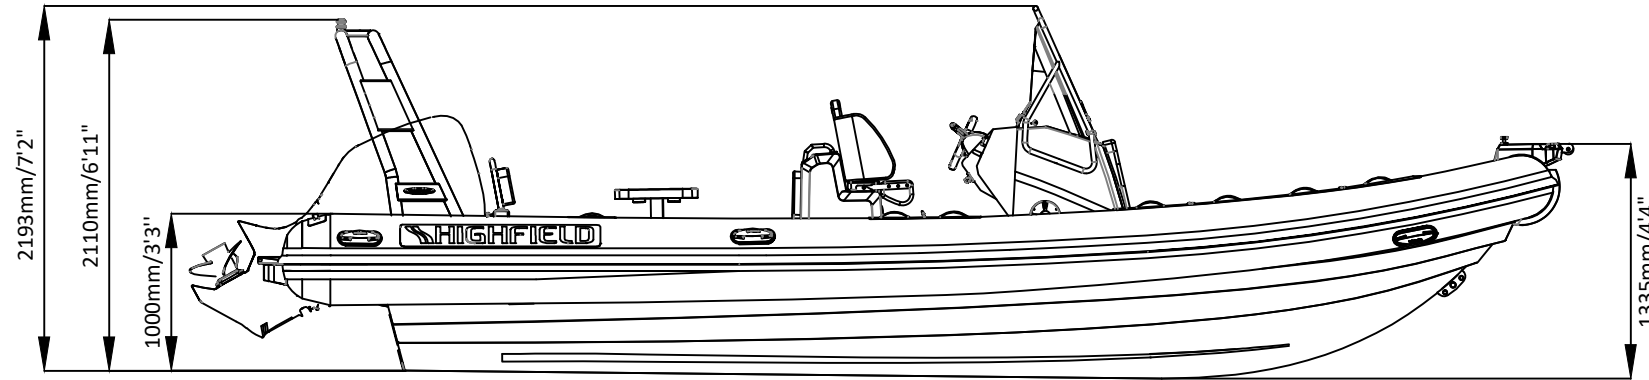

2023 SPORT 760

SPECIFICATIONS

SPECIFICATIONS AND MAXIMUM CAPACITIES (Subject to change without notice. Tolerances: dimensions ±2.5%, weights ±5%)

MODEL	ISO 6185 PART	ISO 6185	Crew		#	Weight		Shaft	Outboard Engine		Shower kit		Rollbar		Platform		Fuel tank Capacity		Wet Weight (Approximate) 150HP (111.9KW) +Fuel		AIR CHAMBERS	Pressure					
			KG	LB		KG	LB		KG	LB	KG	LB	KG	LB	L	GAL	KG	LB	PSI	BAR							
			Max power KW	Max weight HP		KG	LB		KG	LB	KG	LB	KG	LB	KG	LB	KG	LB	PSI	BAR							
SP760	3	C	1430	3153	16	900	1984	XL	223.8	300	312.5	689	1083	2388	14.4	31.7	24	53	25.2	55.6	285	75	1602	3532	6	3.63	0.25

Boat weight includes: console, seat, sundeck