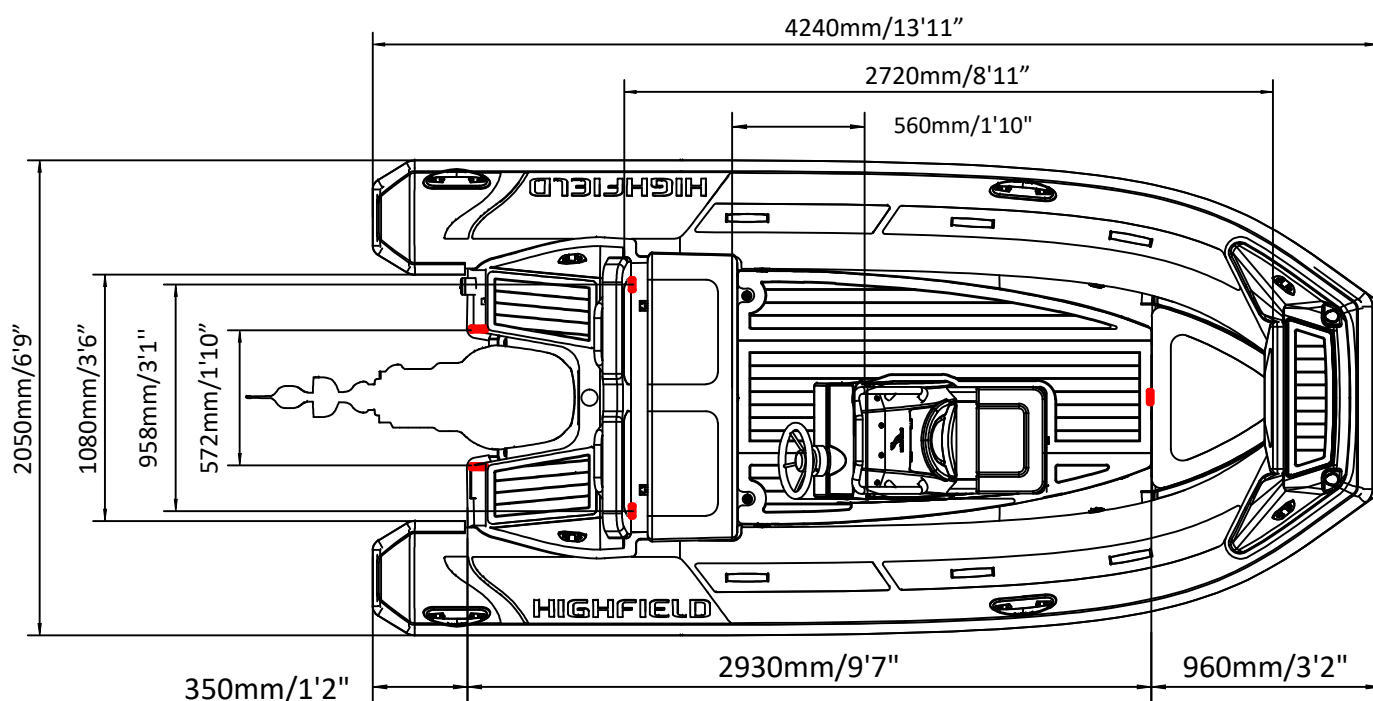

# SPECIFICATIONS

SPECIFICATIONS AND MAXIMUM CAPACITIES (Subject to change without notice. Tolerances: dimensions ±2.5%, weights ±5%)

MODEL	ISO 6185 PART	ISO 6185	Crew		#	Weight		Shaft	Outboard Engine				Sundeck		Fuel Tank Capacity		Tow post		Rollbar		Wet Weight (Approximate) 30HP (22.38KW) +Fuel		AIR CHAMBERS	Pressure			
			KG	LB		KG	LB		Max power	Max weight	KG	LB	KG	LB	L	GAL	KG	LB	KG	LB	KG	LB		PSI	BAR		
									KW	HP	KG	LB															
SPORT 420	3	C	791	1744	8	600	1323	L	52.22	70	188.5	416	309	681	9	19.8	55	14.5	6.5	14.3	17.5	38.6	539	1188	4	3.63	0.25

Boat weight includes: console

2021V2