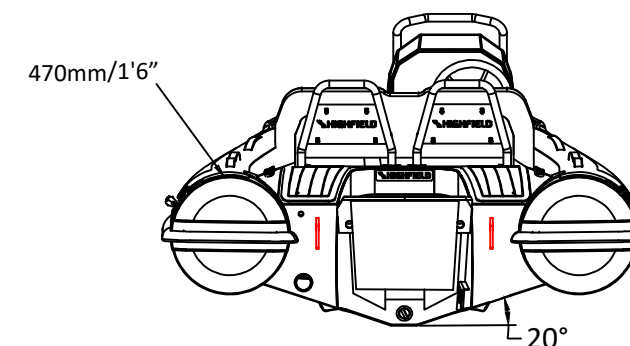

# SPECIFICATIONS

SPECIFICATIONS AND MAXIMUM CAPACITIES (Subject to change without notice. Tolerances: dimensions ±2.5%, weights ±5%)

MODEL	ISO 6185 PART	ISO 6185	Crew		#	Weight		Shaft	Outboard Engine				Sundeck		Fuel Tank Capacity		Tow post		Rollbar		Wet Weight (Approximate) 30HP (22.38KW) +Fuel		AIR CHAMBERS	Pressure			
			KG	LB		KG	LB		Max power	Max weight	KG	LB	KG	LB	L	GAL	KG	LB	KG	LB	KG	LB		PSI	BAR		
									KW	HP	KG	LB															
SPORT 420	3	C	791	1744	8	600	1323	L	52.22	70	188.5	416	309	681	9	19.8	55	14.5	6.5	14.3	17.5	38.6	539	1188	4	3.63	0.25