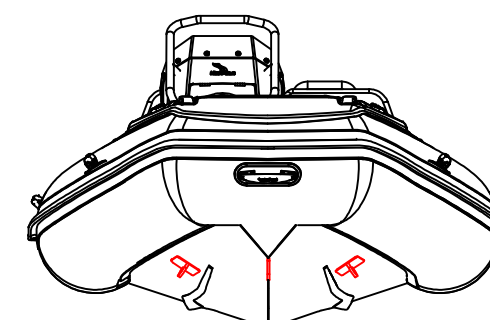

# SPECIFICATIONS

SPECIFICATIONS AND MAXIMUM CAPACITIES (Subject to change without notice. Tolerances: dimensions ±2.5%, weights ±5%)

MODEL	ISO 6185 PART	ISO 6185	Crew		#	Weight		Shaft	Outboard Engine				Sundeck		Fuel Tank Capacity		Tow post		Rollbar		Wet Weight (Approximate) 30HP (22.38KW) +Fuel		AIR CHAMBERS	Pressure			
			KG	LB		KG	LB		Max power	Max weight	KG	LB	KG	LB	L	GAL	KG	LB	KG	LB	KG	LB		PSI	BAR		
									KW	HP	KG	LB															
SPORT 420	3	C	791	1744	8	600	1323	L	52.22	70	188.5	416	309	681	9	19.8	55	14.5	6.5	14.3	17.5	38.6	539	1188	4	3.63	0.25