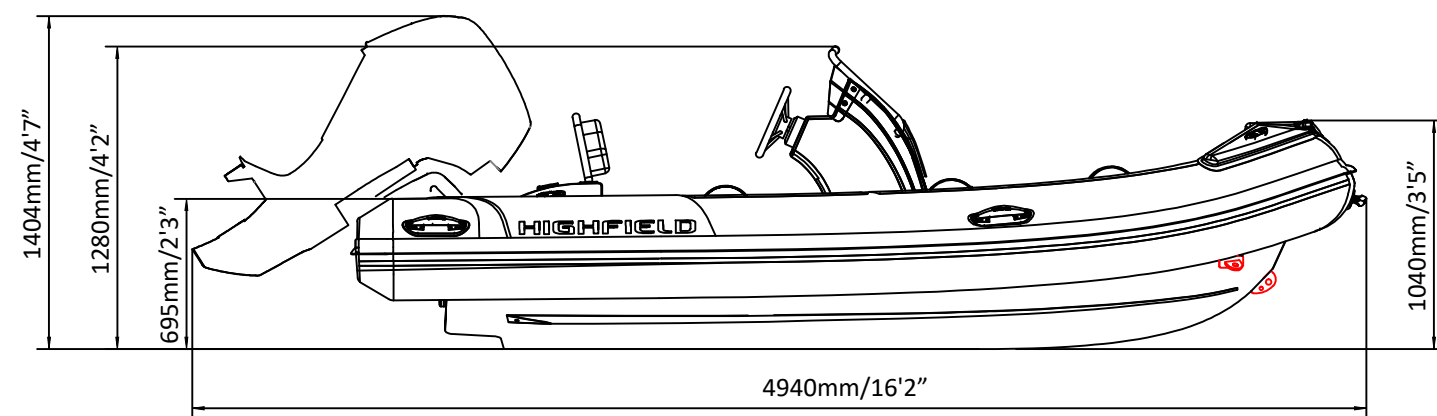

# SPECIFICATIONS

SPECIFICATIONS AND MAXIMUM CAPACITIES (Subject to change without notice. Tolerances: dimensions ±2.5%, weights ±5%)

MODEL	ISO 6185 PART	ISO 6185	Crew		#	Weight		Shaft	Outboard Engine				Sundeck		Fuel Tank Capacity		Tow post		Rollbar		Wet Weight (Approximate) 30HP (22.38KW) +Fuel		AIR CHAMBERS	Pressure			
			KG	LB		KG	LB		Max power	Max weight	KG	LB	KG	LB	L	GAL	KG	LB	KG	LB	KG	LB		PSI	BAR		
									KW	HP	KG	LB															
SPORT 420	3	C	791	1744	8	600	1323	L	52.22	70	188.5	416	309	681	9	19.8	55	14.5	6.5	14.3	17.5	38.6	539	1188	4	3.63	0.25