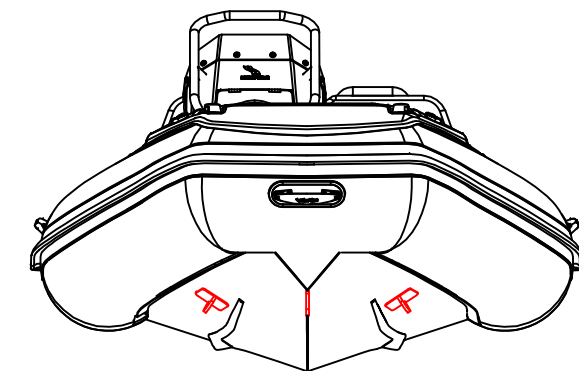

SPORT 390

SPECIFICATIONS

SPECIFICATIONS AND MAXIMUM CAPACITIES (Subject to change without notice. Tolerances: dimensions ±2.5%, weights ±5%)

MODEL	ISO 6185 PART	ISO 6185	Crew		#	Weight		Shaft	Outboard Engine		Sundeck		Fuel Tank Capacity		Tow post		Rollbar		Wet Weight (Approximate) 30HP (22.38KW) +Fuel		AIR CHAMBERS	Pressure					
			KG	LB		KG	LB		KG	LB	KG	LB	L	GAL	KG	LB	KG	LB	KG	LB		PSI	BAR				
SPORT 390	3	C	716	1579	7	525	1157	L	44.76	60	161.7	356	226	497	6	13.2	30	8	6.5	14.3	17	37	410	904	3	3.63	0.25

Boat weight includes: console

2021V2