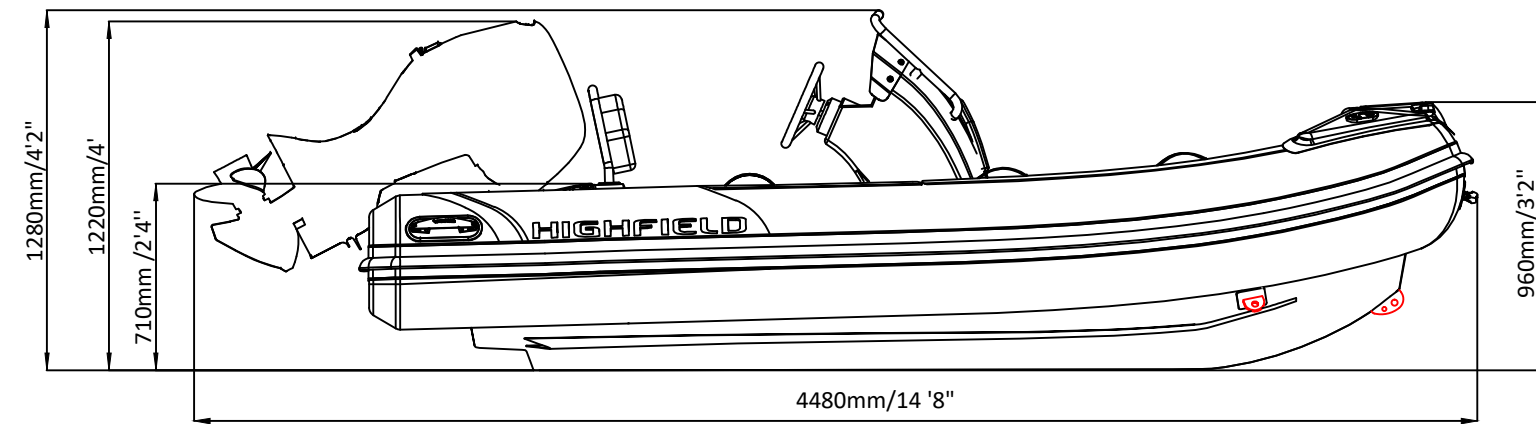

SPORT 390

SPECIFICATIONS

SPECIFICATIONS AND MAXIMUM CAPACITIES (Subject to change without notice. Tolerances: dimensions ±2.5%, weights ±5%)

MODEL	ISO 6185 PART	ISO 6185	Crew		#	Weight		Shaft	Outboard Engine		Sundeck		Fuel Tank Capacity		Tow post		Rollbar		Wet Weight (Approximate) 30HP (22.38KW) +Fuel		AIR CHAMBERS	Pressure					
			KG	LB		KG	LB		KG	LB	KG	LB	L	GAL	KG	LB	KG	LB	KG	LB		PSI	BAR				
SPORT 390	3	C	716	1579	7	525	1157	L	44.76	60	161.7	356	226	497	6	13.2	30	8	6.5	14.3	17	37	410	904	3	3.63	0.25

Boat weight includes: console

2021V2