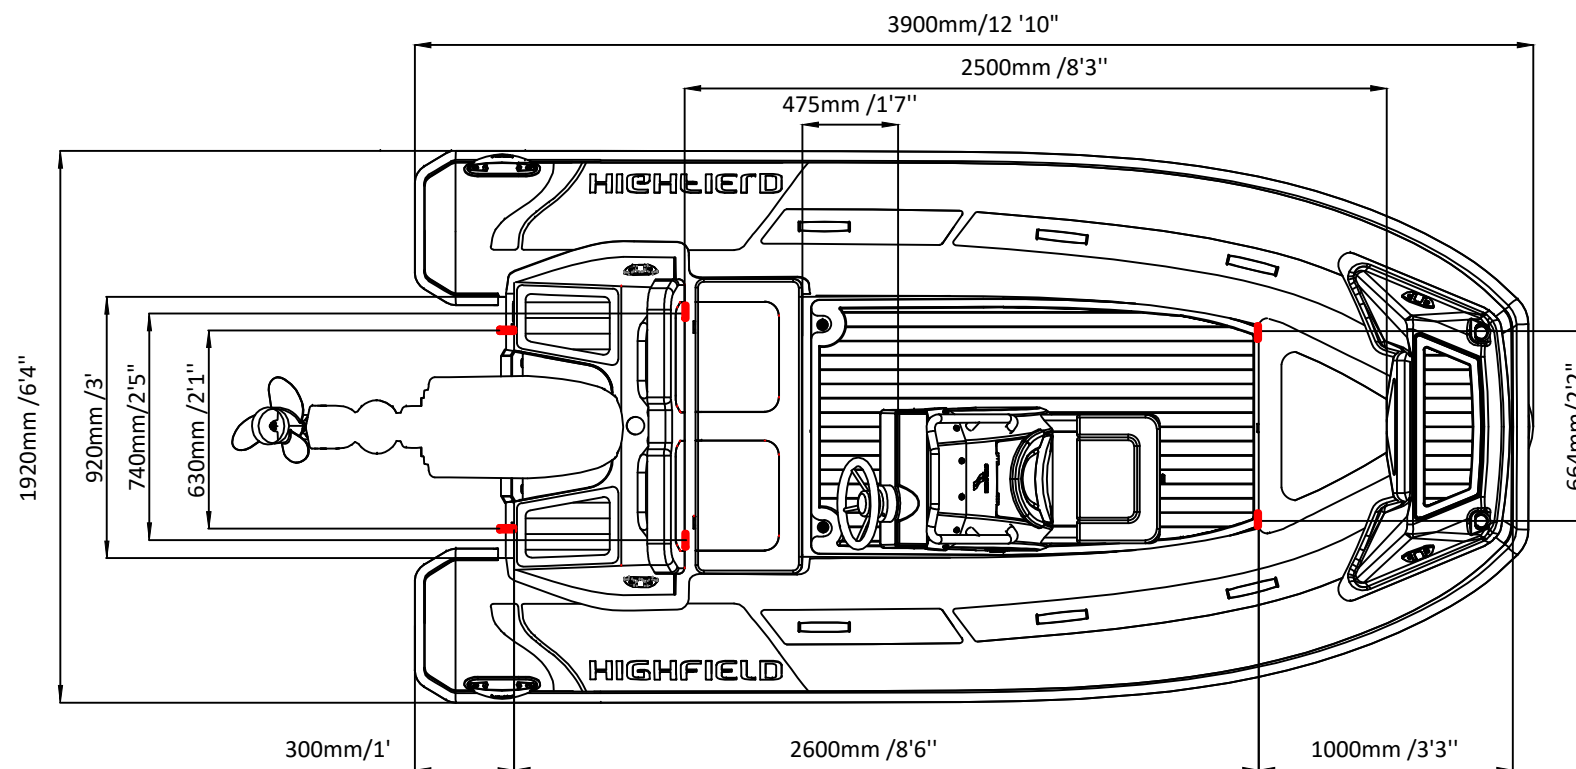

SPORT 390

SPECIFICATIONS

SPECIFICATIONS AND MAXIMUM CAPACITIES (Subject to change without notice. Tolerances: dimensions ±2.5%, weights ±5%)

MODEL	ISO 6185 PART	ISO 6185	Crew		#	Weight		Shaft	Outboard Engine		Sundeck		Fuel Tank Capacity		Tow post		Rollbar		Wet Weight (Approximate) 30HP (22.38KW) +Fuel		AIR CHAMBERS	Pressure					
			KG	LB		KG	LB		KG	LB	KG	LB	L	GAL	KG	LB	KG	LB	KG	LB		PSI	BAR				
SPORT 390	3	C	716	1579	7	525	1157	L	44.76	60	161.7	356	226	497	6	13.2	30	8	6.5	14.3	17	37	410	904	3	3.63	0.25

Boat weight includes: console

2021V2