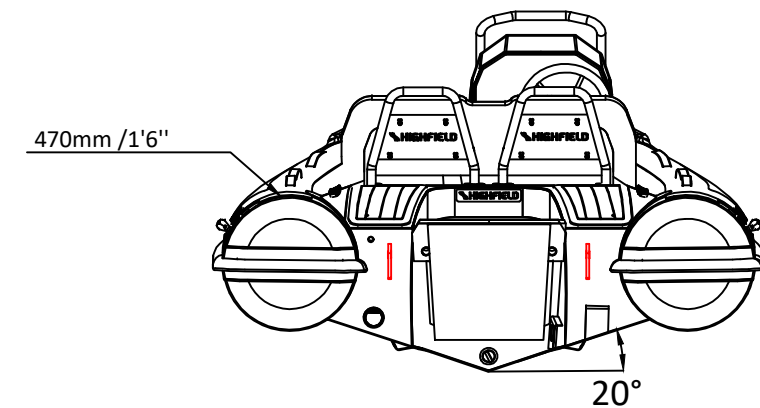

SPORT 390

SPECIFICATIONS

SPECIFICATIONS AND MAXIMUM CAPACITIES (Subject to change without notice. Tolerances: dimensions ±2.5%, weights ±5%)

MODEL	ISO 6185 PART	ISO 6185	Crew		#	Weight		Shaft	Outboard Engine		Sundeck		Fuel Tank Capacity		Tow post		Rollbar		Wet Weight (Approximate) 30HP (22.38KW) +Fuel		AIR CHAMBERS	Pressure					
			KG	LB		KG	LB		KG	LB	KG	LB	L	GAL	KG	LB	KG	LB	KG	LB		PSI	BAR				
SPORT 390	3	C	716	1579	7	525	1157	L	44.76	60	161.7	356	226	497	6	13.2	30	8	6.5	14.3	17	37	410	904	3	3.63	0.25

Boat weight includes: console

2021V2