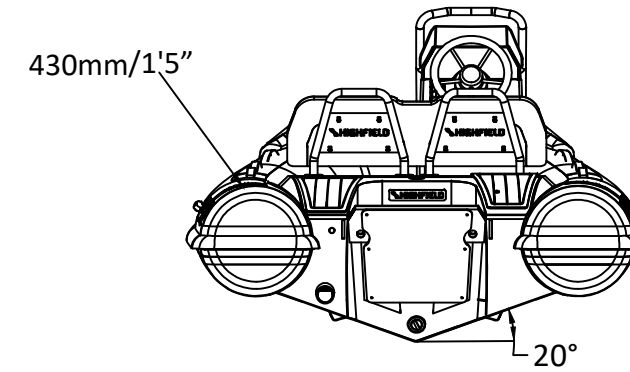

SPORT 330

SPECIFICATIONS

SPECIFICATIONS AND MAXIMUM CAPACITIES (Subject to change without notice. Tolerances: dimensions ±2.5%, weights ±5%)

MODEL	ISO 6185 PART	ISO 6185	Crew		#	Weight		Shaft	Outboard Engine		Sundeck		Fuel Tank Capacity		Tow post		Rollbar		Wet Weight (Approximate) 30HP (22.38KW) +Fuel		AIR CHAMBERS	Pressure					
			KG	LB		KG	LB		KG	LB	KG	LB	L	GAL	KG	LB	KG	LB	KG	LB		PSI	BAR				
SPORT 330	3	C	549	1211	5	375	827	L	22.38	30	124.1	274	199	439	6	13.2	30	8	6.5	14.3	/	/	346	763	3	3.63	0.25

Boat weight includes: console