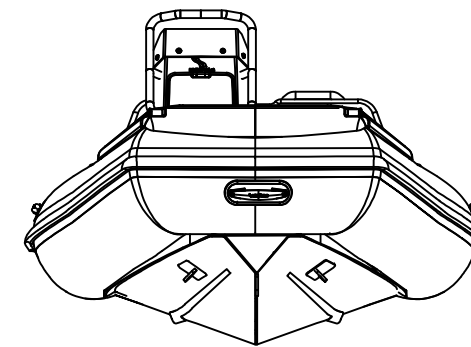

SPORT 330

SPECIFICATIONS

SPECIFICATIONS AND MAXIMUM CAPACITIES (Subject to change without notice. Tolerances: dimensions ±2.5%, weights ±5%)

MODEL	ISO 6185 PART	ISO 6185	Crew		#	Weight		Shaft	Outboard Engine		Sundeck		Fuel Tank Capacity		Tow post		Rollbar		Wet Weight (Approximate) 30HP (22.38KW) +Fuel		AIR CHAMBERS	Pressure					
			KG	LB		KG	LB		KG	LB	KG	LB	L	GAL	KG	LB	KG	LB	KG	LB		PSI	BAR				
SPORT 330	3	C	549	1211	5	375	827	L	22.38	30	124.1	274	199	439	6	13.2	30	8	6.5	14.3	/	/	346	763	3	3.63	0.25

Boat weight includes: console