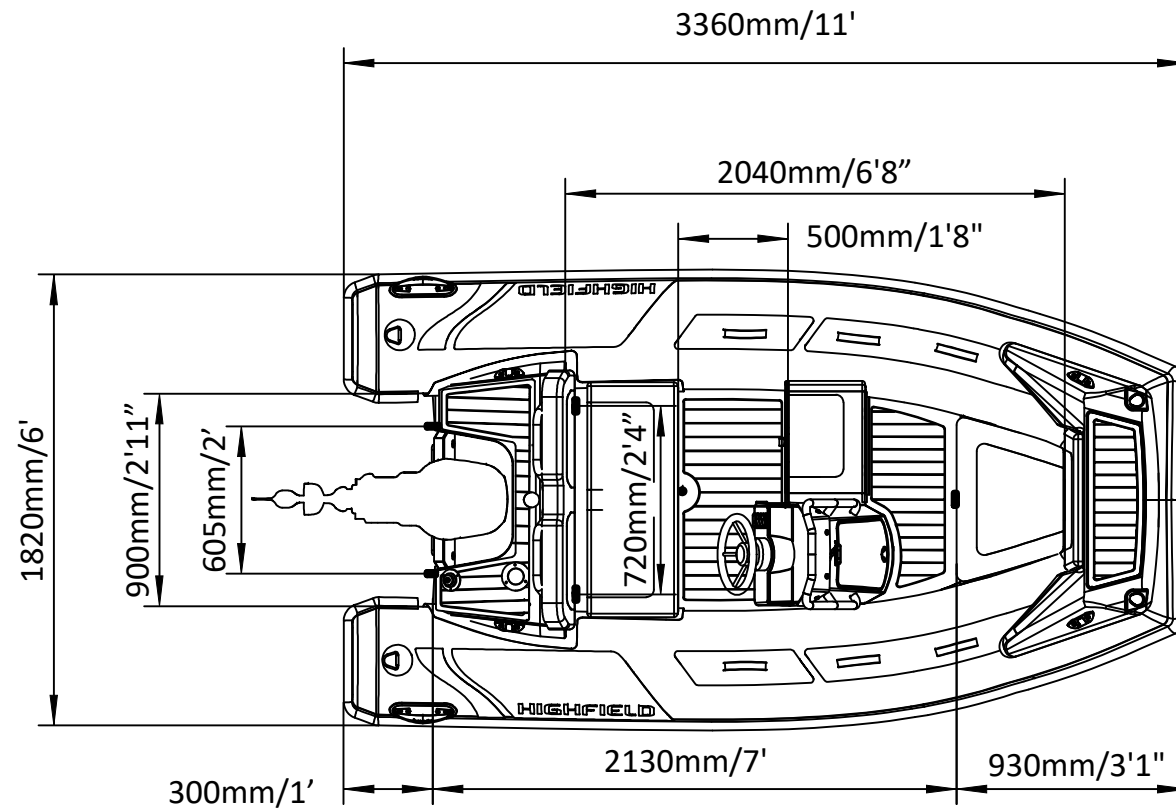

SPORT 330

SPECIFICATIONS

SPECIFICATIONS AND MAXIMUM CAPACITIES (Subject to change without notice. Tolerances: dimensions ±2.5%, weights ±5%)

MODEL	ISO 6185 PART	ISO 6185	Crew		#	Weight		Shaft	Outboard Engine		Sundeck		Fuel Tank Capacity		Tow post		Rollbar		Wet Weight (Approximate) 30HP (22.38KW) +Fuel		AIR CHAMBERS	Pressure					
			KG	LB		KG	LB		KG	LB	KG	LB	L	GAL	KG	LB	KG	LB	KG	LB		PSI	BAR				
SPORT 330	3	C	549	1211	5	375	827	L	22.38	30	124.1	274	199	439	6	13.2	30	8	6.5	14.3	/	/	346	763	3	3.63	0.25

Boat weight includes: console