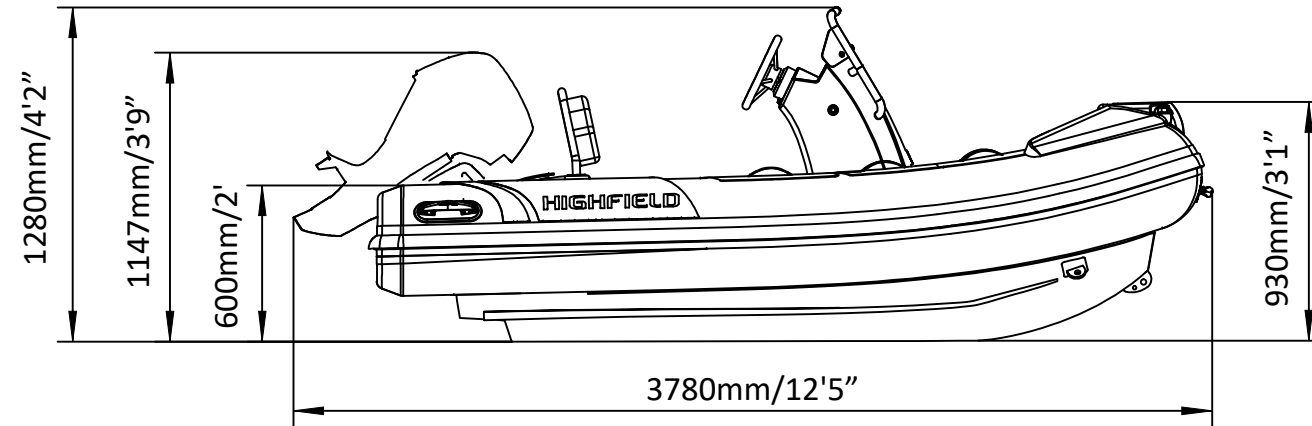

SPORT 330

SPECIFICATIONS

SPECIFICATIONS AND MAXIMUM CAPACITIES (Subject to change without notice. Tolerances: dimensions ±2.5%, weights ±5%)

MODEL	ISO 6185 PART	ISO 6185	Crew		#	Weight		Shaft	Outboard Engine		Sundeck		Fuel Tank Capacity		Tow post		Rollbar		Wet Weight (Approximate) 30HP (22.38KW) +Fuel		AIR CHAMBERS	Pressure					
			KG	LB		KG	LB		KG	LB	KG	LB	L	GAL	KG	LB	KG	LB	KG	LB		PSI	BAR				
SPORT 330	3	C	549	1211	5	375	827	L	22.38	30	124.1	274	199	439	6	13.2	30	8	6.5	14.3	/	/	346	763	3	3.63	0.25

Boat weight includes: console