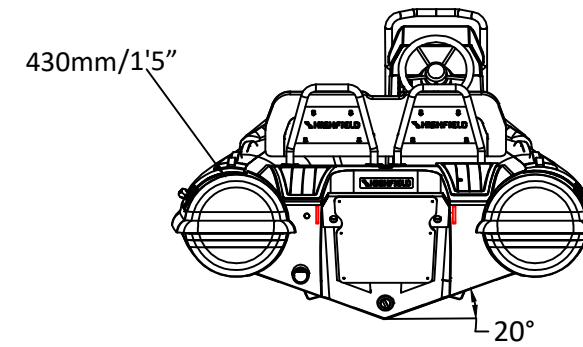

SPORT 300

SPECIFICATIONS

SPECIFICATIONS AND MAXIMUM CAPACITIES (Subject to change without notice. Tolerances: dimensions ±2.5%, weights ±5%)

MODEL	ISO 6185 PART	ISO 6185			#			Shaft	Outboard Engine				Sundeck		Fuel Tank Capacity		Tow post		Rollbar		Wet Weight (Approximate) 30HP (22.38KW) +Fuel		AIR CHAMBERS				
			KG	LB		KG	LB		KG	LB	KG	LB	KG	LB	KG	LB	KG	LB	KG	LB	KG	LB		PSI	BAR		
			Max power	Max weight		KG	LB		KG	LB	L	GAL	KG	LB	KG	LB	KG	LB	KG	LB	KG	LB					
SPORT 300	3	C	464	1023	4	300	661	L	22.38	30	124.1	274	175	386	/	/	/	/	/	/	/	/	322	710	3	3.63	0.25

Boat weight includes: console