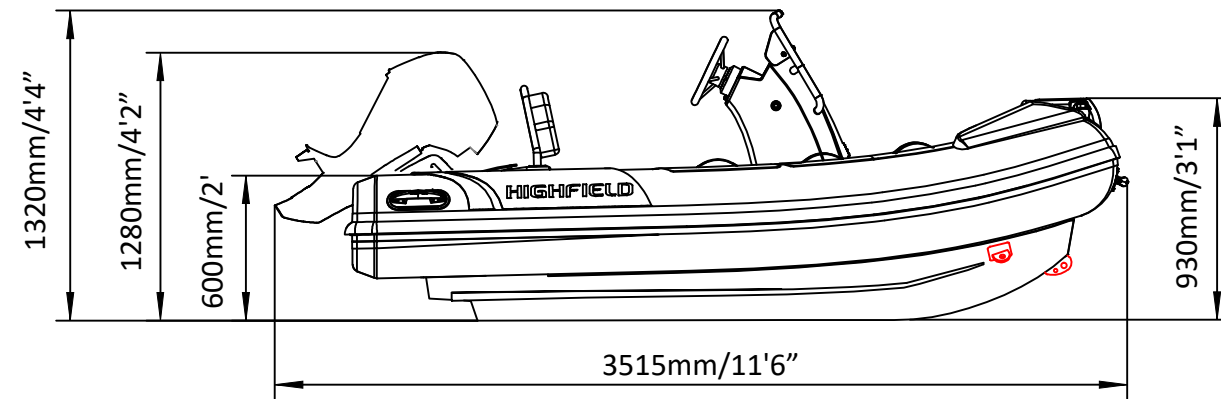

SPORT 300

SPECIFICATIONS

SPECIFICATIONS AND MAXIMUM CAPACITIES (Subject to change without notice. Tolerances: dimensions ±2.5%, weights ±5%)

MODEL	ISO 6185 PART	ISO 6185			#			Shaft	Outboard Engine				Sundeck		Fuel Tank Capacity		Tow post		Rollbar		Wet Weight (Approximate) 30HP (22.38KW) +Fuel		AIR CHAMBERS				
			KG	LB		KG	LB		KG	LB	KG	LB	KG	LB	KG	LB	KG	LB	KG	LB	KG	LB		PSI	BAR		
			Max power	Max weight		KG	LB		KG	LB	L	GAL	KG	LB	KG	LB	KG	LB	KG	LB	KG	LB					
SPORT 300	3	C	464	1023	4	300	661	L	22.38	30	124.1	274	175	386	/	/	/	/	/	/	/	/	322	710	3	3.63	0.25

Boat weight includes: console