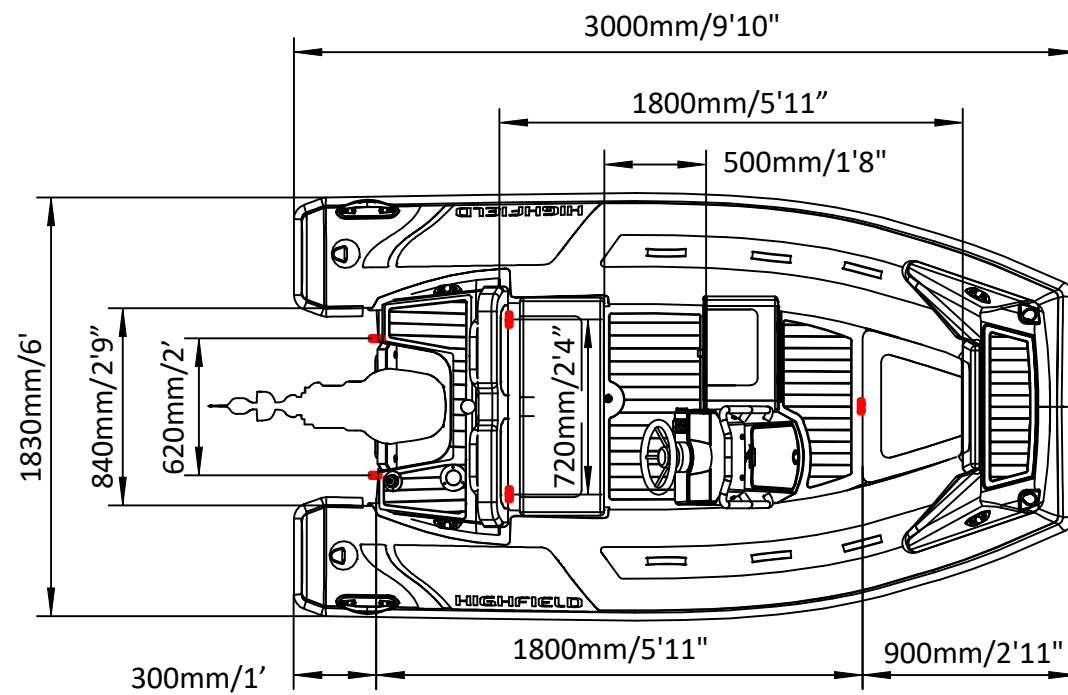

SPORT 300

SPECIFICATIONS

SPECIFICATIONS AND MAXIMUM CAPACITIES (Subject to change without notice. Tolerances: dimensions ±2.5%, weights ±5%)

MODEL	ISO 6185 PART	ISO 6185			#			Shaft	Outboard Engine				Sundeck		Fuel Tank Capacity		Tow post		Rollbar		Wet Weight (Approximate) 30HP (22.38KW) +Fuel		AIR CHAMBERS				
			KG	LB		KG	LB		KG	LB	KG	LB	KG	LB	KG	LB	KG	LB	KG	LB	KG	LB		PSI	BAR		
			Max power	Max weight		KG	LB		KG	LB	L	GAL	KG	LB	KG	LB	KG	LB	KG	LB	KG	LB					
SPORT 300	3	C	464	1023	4	300	661	L	22.38	30	124.1	274	175	386	/	/	/	/	/	/	/	/	322	710	3	3.63	0.25

Boat weight includes: console