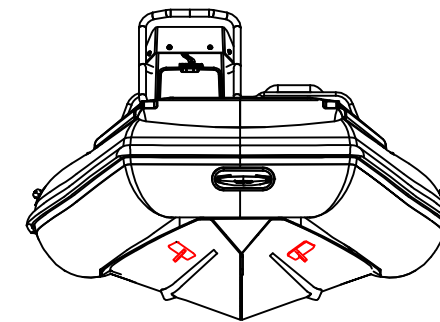

SPORT 300

SPECIFICATIONS

SPECIFICATIONS AND MAXIMUM CAPACITIES (Subject to change without notice. Tolerances: dimensions ±2.5%, weights ±5%)

MODEL	ISO 6185 PART	ISO 6185			#			Shaft	Outboard Engine				Sundeck		Fuel Tank Capacity		Tow post		Rollbar		Wet Weight (Approximate) 30HP (22.38KW) +Fuel		AIR CHAMBERS				
			KG	LB		KG	LB		KG	LB	KG	LB	KG	LB	KG	LB	KG	LB	KG	LB	KG	LB		PSI	BAR		
			Max power	Max weight		KG	LB		KG	LB	L	GAL	KG	LB	KG	LB	KG	LB	KG	LB	KG	LB					
SPORT 300	3	C	464	1023	4	300	661	L	22.38	30	124.1	274	175	386	/	/	/	/	/	/	/	/	322	710	3	3.63	0.25

Boat weight includes: console